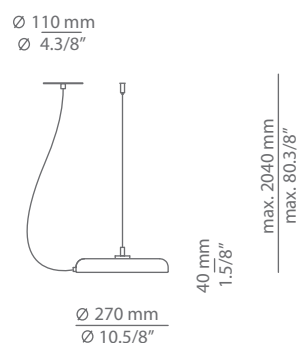

T-4064R with recessed canopy