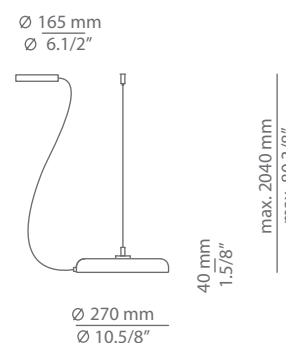

T-4064S with surface canopy